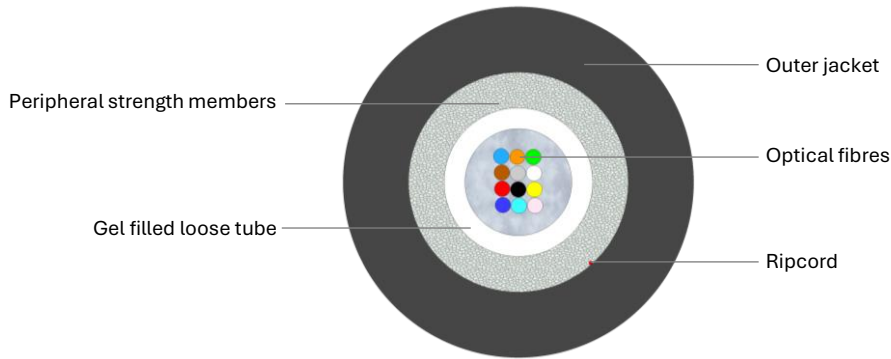

Universal Glass Yarn Protected Unitube Cable (GC) 1000N

Indoor/Outdoor fiber optic cable for installing into ducts or on grids

Picture not to scale. For illustration only.

Fibre Type	G.652.D, G.657.A1, G.657.A2, G.655, OM1, OM2, OM3, OM4, OM5
Fibre colour	EIA/TIA-598A
Tube colour	Natural / White
Peripheral strength members	Water-swellable glass yarns
Ripcord	1x under outer jacket
Outer jacket material	Black UV resistant Halogen-free flame-retardant thermoplastic compound

	2	4	6	8	12
Number of fibres	2	4	6	8	12
Number of fibres in tube	2	4	6	8	12
Tube count (layers)	1	1	1	1	1
Tube diameter (mm)	2.0				
Nominal outer diameter (mm)	5.2				
Outer jacket thickness (mm)	1.0				
Calc. cable weight (kg/km)	28				
Short-term tensile strength (N)	1000				
Long-term tensile strength (N)	320				
Short-term crush resistance (N/100 mm)	1000				
Max. impact loading (Nm)	10				
Min. bend radius not load (OD)	10				
Min. bend radius load (OD)	20				
Operating temperature range (°C)	-20 to +60				
Storage temperature range (°C)	-40 to +60				
Installation temperature range (°C)	-15 to +50				
Water tightness (1 m / 24 hrs.)	No leakage				
Class of fire reaction	Eca				
					IEC 60794-1-101
					IEC 60794-1-101
					IEC 60794-1-103
					IEC 60794-1-104
					IEC 60794-1-111
					IEC 60794-1-111
					IEC 60794-1-201
					IEC 60794-1-201
					IEC 60794-1-201
					IEC 60794-1-205
					EN 50575, EN 13501-6

Number of Fibers	Cable Code (Ordering Code)	Delivery length	Packing
2	OPK-U-CTFS-2(1x2.0)LTGH-xx-BK	2100 m ± 5% , 4200 m ± 5%	Solid wooden non-returnable drum
4	OPK-U-CTFS-4(1x2.0)LTGH-xx-BK	2100 m ± 5% , 4200 m ± 5%	Solid wooden non-returnable drum
6	OPK-U-CTFS-6(1x2.0)LTGH-xx-BK	2100 m ± 5% , 4200 m ± 5%	Solid wooden non-returnable drum
8	OPK-U-CTFS-8(1x2.0)LTGH-xx-BK	2100 m ± 5% , 4200 m ± 5%	Solid wooden non-returnable drum
12	OPK-U-CTFS-12(1x2.0)LTGH-xx-BK	2100 m ± 5% , 4200 m ± 5%	Solid wooden non-returnable drum